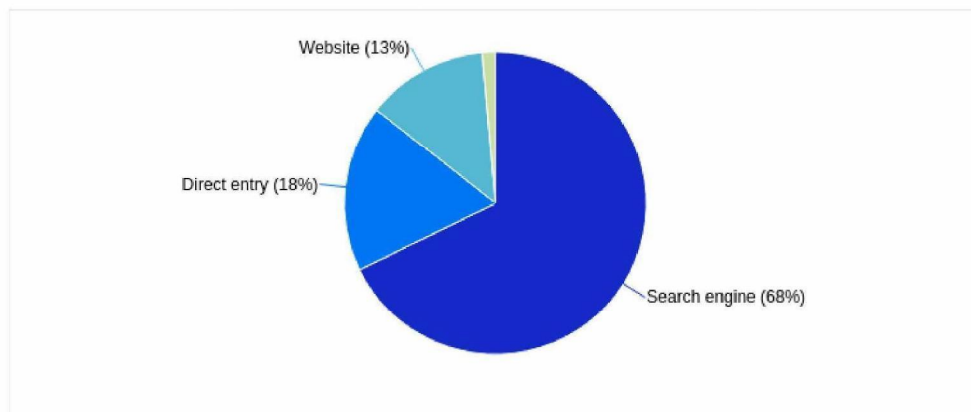

'Populaire' paginatitels rond Coronavirus

This report shows only partial data (filter for event custom variable value 2 have been set)

Selected segment		Date range										
All visitors		23 November 2020 - 29 November 2020										
Page title	Page views			Sessions			Bounce rate			Contact ratio		
	23-11-2020 - 29-11-2020	16-11-2020 - 22-11-2020	% change	23-11-2020 - 29-11-2020	16-11-2020 - 22-11-2020	% change	23-11-2020 - 29-11-2020	16-11-2020 - 22-11-2020	% change	23-11-2020 - 29-11-2020	16-11-2020 - 22-11-2020	% change
	3.694.830	4.645.912	-20,47%	1.973.296	2.463.145	-19,89%	62,61%	61,53%	+1,77%	0%	0%	-
Uitslag van de coronatest | Coronavirus COVID-19 | Rijksoverheid.nl	314.388 8,51%	315.469 6,79%	-0,34%	242.615 12,29%	241.185 9,79%	+0,59%	65,58%	64,98%	+0,92%	No data	No data	-
Klachten? Maak een afspraak voor een coronatest | Coronavirus COVID-19 | Rijksoverheid.nl	305.912 8,28%	297.183 6,4%	+2,94%	237.335 12,03%	232.238 9,43%	+2,19%	50,83%	50,43%	+0,8%	No data	No data	-
Coronavirus COVID-19 | Rijksoverheid.nl	228.922 6,2%	339.029 7,3%	-32,48%	173.327 8,78%	248.696 10,1%	-30,31%	33,69%	28,25%	+19,27%	No data	No data	-