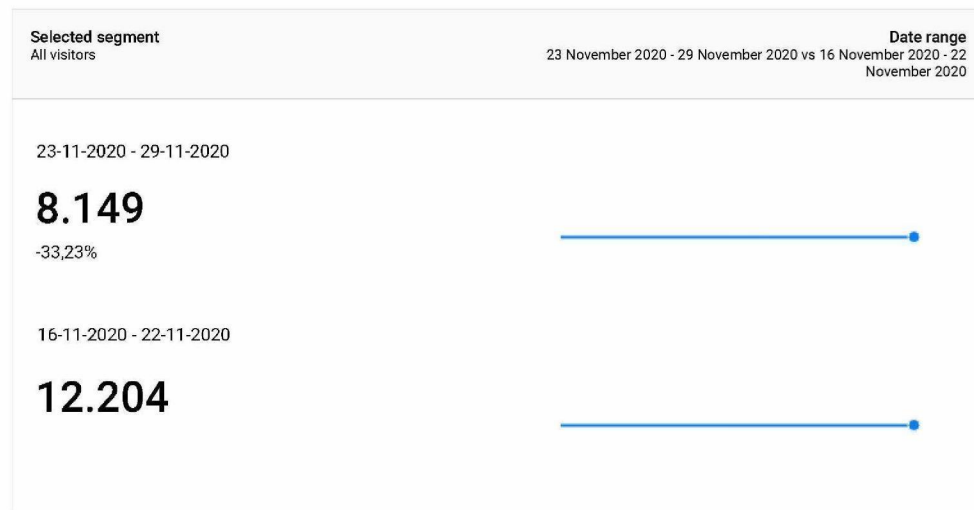

Basis Dashboard Coronavirus t.b.v. Communicatie COVID

pagina weergave corona pagina's

This report shows only partial data (filter for event custom variable value 2 have been set)

Bezoeken (sessies) aan willekeurige 'Coronavirus-pagina's'

This report shows only partial data (filters for page URL, event custom variable value 2 have been set)

Bezoekers aan Coronavirus pagina's

This report shows only partial data (filter for event custom variable value 2 have been set)

Bezoeken onderwerppagina RO.nl/coronavirus

This report shows only partial data (filter for page URL have been set)

Bezoeken onderwerppagina RO.nl/coronavirus: Financiële regelingen

This report shows only partial data (filter for page URL have been set)

Bezoeken onderwerppagina RO.nl/coronavirus-app

This report shows only partial data (filter for event custom variable value 2 have been set)

Bezoeken per uur aan Coronavirus-content

This report shows only partial data (filters for page URL, event custom variable value 2 have been set)