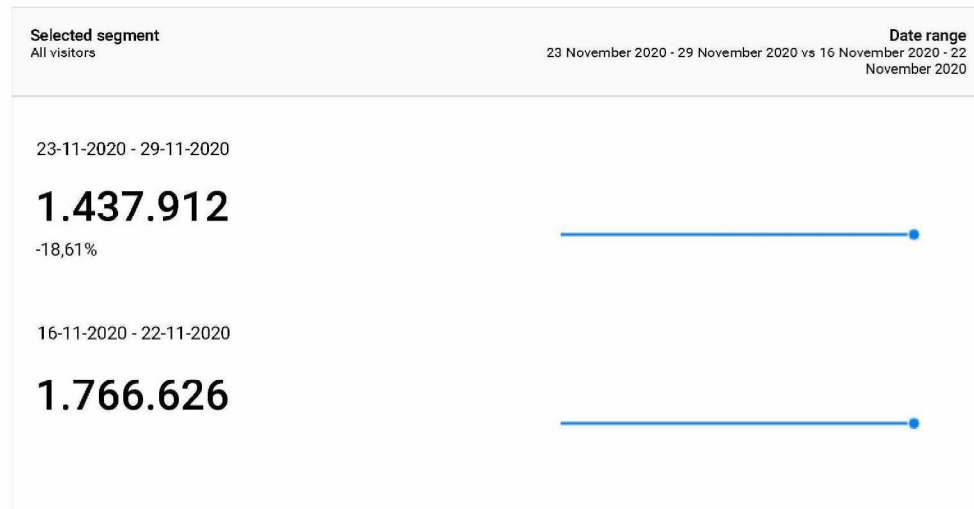

Basis Dashboard Coronavirus t.b.v. Communicatie COVID

pagina weergave corona pagina's

This report shows only partial data (filter for event custom variable value 2 have been set)

Bezoeken (sessies) aan willekeurige 'Coronavirus-pagina's'

This report shows only partial data (filters for page URL, event custom variable value 2 have been set)

Bezoekers aan Coronavirus pagina's

This report shows only partial data (filter for event custom variable value 2 have been set)