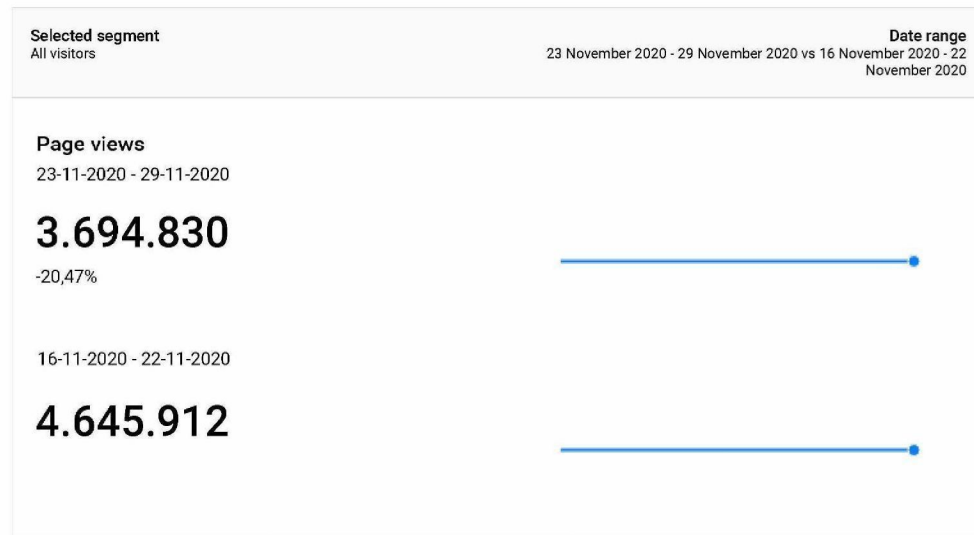

Basis Dashboard Coronavirus t.b.v. Communicatie COVID

pagina weergave corona pagina's

This report shows only partial data (filter for event custom variable value 2 have been set)

Bezoeken (sessies) aan willekeurige 'Coronavirus-pagina's'

This report shows only partial data (filters for page URL, event custom variable value 2 have been set)

Bezoekers aan Coronavirus pagina's

This report shows only partial data (filter for event custom variable value 2 have been set)