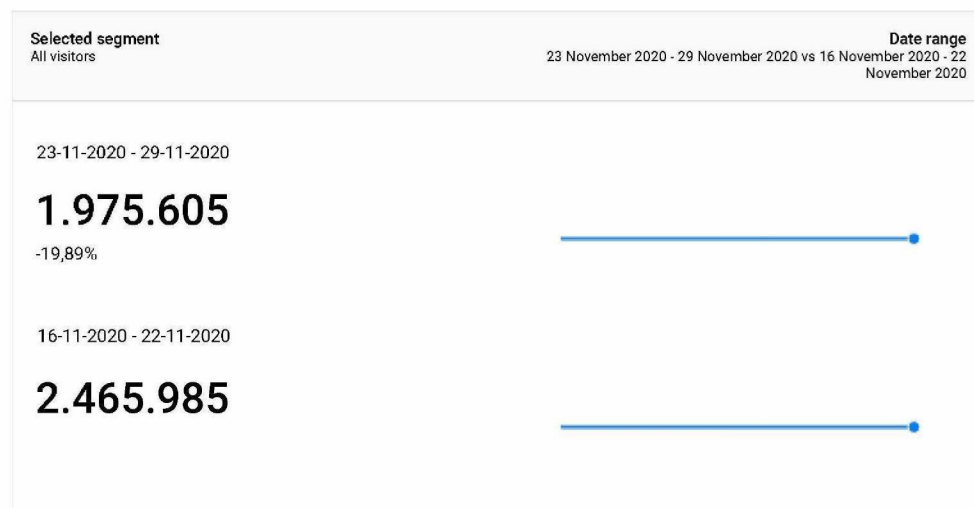

Basis Dashboard Coronavirus t.b.v. Communicatie COVID

pagina weergave corona pagina's

This report shows only partial data (filter for event custom variable value 2 have been set)

Bezoeken (sessies) aan willekeurige 'Coronavirus-pagina's'

This report shows only partial data (filters for page URL, event custom variable value 2 have been set)

Bezoekers aan Coronavirus pagina's

This report shows only partial data (filter for event custom variable value 2 have been set)