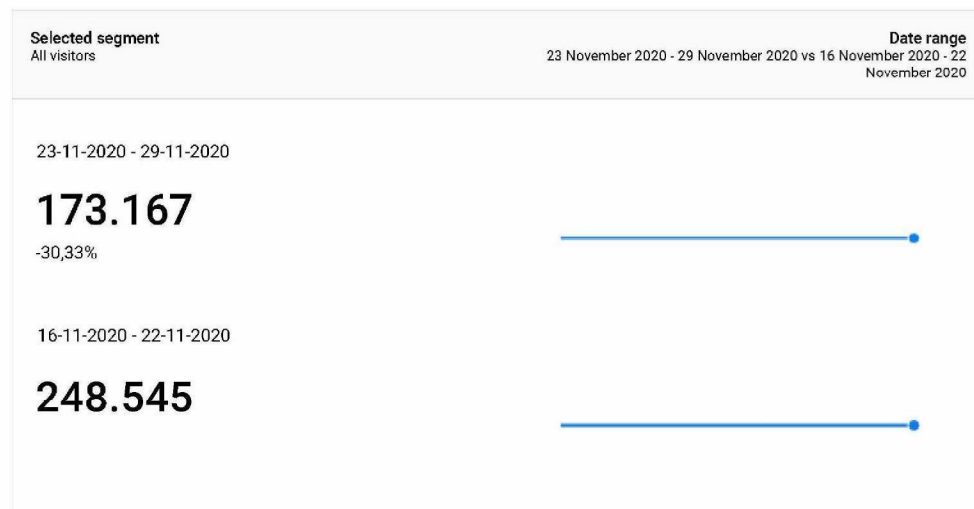

Bezoeken onderwerppagina RO.nl/coronavirus

This report shows only partial data (filter for page URL have been set)

Bezoeken onderwerppagina RO.nl/coronavirus: Financiële regelingen

This report shows only partial data (filter for page URL have been set)